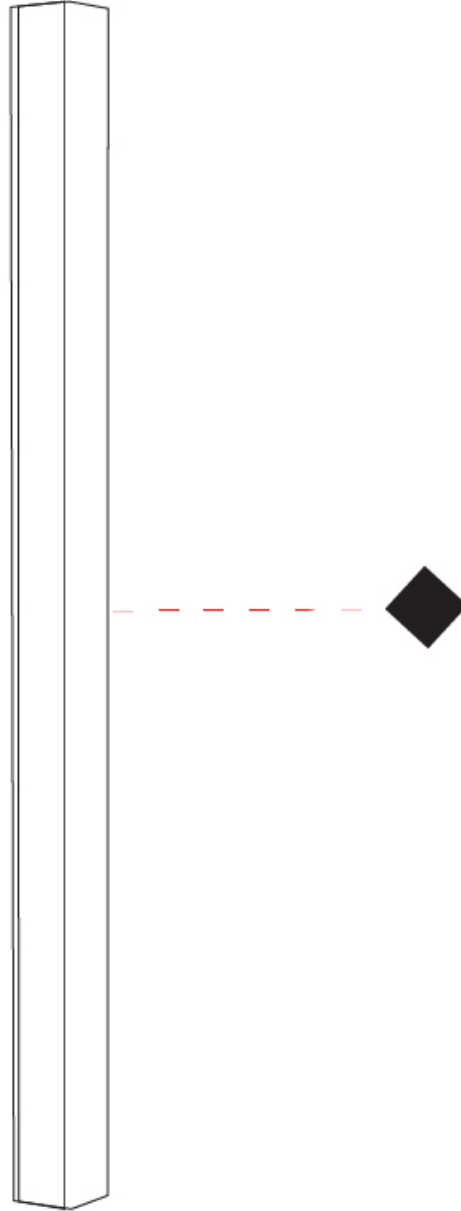

LED40 SURFACE

D72008-

PROJECT

TYPE

SPECIFIER

QUANTITY

DATE

D