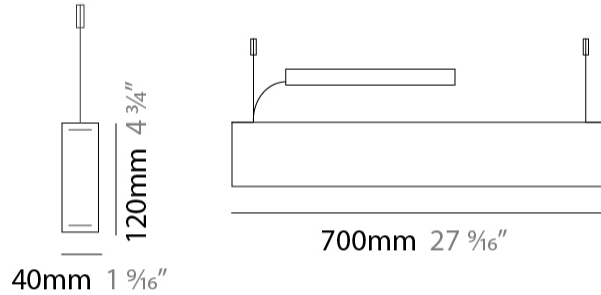

LED120 SUSPENSION

D71023-

base number
Color   Finish
Temperature   Options

1. To build a product code in our configurator select the specify button on the base model # product page
2. To build a manual product code on this datasheet choose from the options listed below in blue font and add the suffix to the base model #

GENERAL

Series: Woodlin
Subseries: LED120
Brand: Tunto
Division: Design
Mounting Type: Suspension
Mounting Location: Ceiling
Subcategory: Profile

PHYSICAL

Shape: Rectangle
Length (mm): 700
Length (in): 27 ⁹/₁₆
Width (mm): 40
Width (in): 1 ⁹/₁₆
Height (mm): 120
Height (in): 4 ³/₄
Max. Overall Height (mm): 2120
Max. Overall Height (in): 83 ⁷/₁₆
Light Distribution: Direct / Indirect
Diffuser: Opal
Fixture Finish: [WAL / ASH / OAK / BLK / WHI](#)
Fixture Material: Wood
Cable Details: 2000mm / 78 3/4"

ELECTRICAL

Lamp Type: LED
Input Wattage (W): 32
Total Output Wattage (W): 25.3
Dimming: Tri-Mode (Non-Dimming and Phase Dimming (120Vac only) and 0-10V Dimming)
Driver Included: Yes
Driver Location: Integrated
Driver Type: Constant Current - Universal
Driver Class: Class 2
Input Voltage (V): 120 - 277
Constant Current (MA): 700

LED

Color Temperature (°K): [2700 / 3000 / 4000](#)
Max. Delivered Lumen (lm): 1500
CRI: >93 CRI
Lamp Life (hrs): 50000

OPTICAL

RATINGS AND CERTIFICATIONS

Certified By: Certified for North American Standards
IP rating: IP20