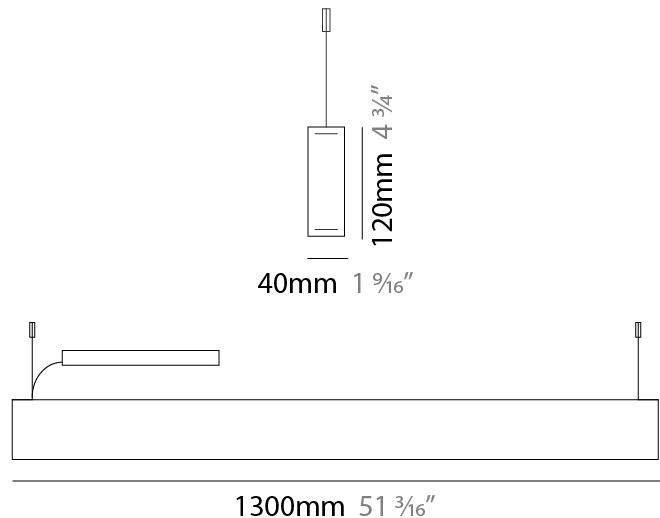

PROJECT	_____
TYPE	_____
SPECIFIER	_____
QUANTITY	_____
DATE	_____

LED120 SUSPENSION

D71025-

base number
Color   Temperature   Finish   Options

1. To build a product code in our configurator select the specify button on the base model # product page
2. To build a manual product code on this datasheet choose from the options listed below in blue font and add the suffix to the base model #

GENERAL

Series: Woodlin
Subseries: LED120
Brand: Tunto
Division: Design
Mounting Type: Suspension
Mounting Location: Ceiling
Subcategory: Profile

PHYSICAL

Shape: Rectangle
Length (mm): 1300
Length (in): 51 ³/₁₆
Width (mm): 40
Width (in): 1 ⁹/₁₆
Height (mm): 120
Height (in): 4 ³/₄
Max. Overall Height (mm): 2120
Max. Overall Height (in): 83 ⁷/₁₆
Light Distribution: Direct / Indirect
Diffuser: Opal
Fixture Finish: [WAL / ASH / OAK / BLK / WHI](#)
Fixture Material: Wood
Cable Details: 2000mm / 78 3/4"

ELECTRICAL

Lamp Type: LED
Input Wattage (W): 60
Total Output Wattage (W): 50.1
Dimming: Tri-Mode (Non-Dimming and Phase Dimming (120Vac only) and 0-10V Dimming)
Driver Included: Yes
Driver Location: Integrated
Driver Type: Constant Current - Universal
Driver Class: Class 2
Input Voltage (V): 120 - 277
Constant Current (MA): 700

LED

Color Temperature (°K): [2700 / 3000 / 4000](#)
Max. Delivered Lumen (lm): 3260
CRI: >93 CRI
Lamp Life (hrs): 50000

OPTICAL

RATINGS AND CERTIFICATIONS

Certified By: Certified for North American Standards
IP rating: IP20