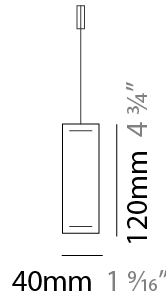

LED120 SUSPENSION

D71024-

base number
Color   Finish
Temperature   Options

1. To build a product code in our configurator select the specify button on the base model # product page
2. To build a manual product code on this datasheet choose from the options listed below in blue font and add the suffix to the base model #

GENERAL

Series: Woodlin
Subseries: LED120
Brand: Tunto
Division: Design
Mounting Type: Suspension
Mounting Location: Ceiling
Subcategory: Profile

PHYSICAL

Shape: Rectangle
Length (mm): 1000
Length (in): 39 ³/₈
Width (mm): 40
Width (in): 1 ⁹/₁₆
Height (mm): 120
Height (in): 4 ³/₄
Max. Overall Height (mm): 2120
Max. Overall Height (in): 83 ⁷/₁₆
Light Distribution: Direct / Indirect
Diffuser: Opal
Fixture Finish: [WAL](#) / [ASH](#) / [OAK](#) / [BLK](#) / [WHI](#)
Fixture Material: Wood
Cable Details: 2000mm / 78 3/4"

ELECTRICAL

Lamp Type: LED
Input Wattage (W): 46
Total Output Wattage (W): 38
Dimming: Tri-Mode (Non-Dimming and Phase Dimming (120Vac only) and 0-10V Dimming)
Driver Included: Yes
Driver Location: Integrated
Driver Type: Constant Current - Universal
Driver Class: Class 2
Input Voltage (V): 120 - 277
Constant Current (MA): 700

LED

Color Temperature (°K): [2700](#) / [3000](#) / [4000](#)
Max. Delivered Lumen (lm): 2200
CRI: >93 CRI
Lamp Life (hrs): 50000

OPTICAL

RATINGS AND CERTIFICATIONS

Certified By: Certified for North American Standards
IP rating: IP20

PROJECT _____
TYPE _____
SPECIFIER _____
QUANTITY _____
DATE _____