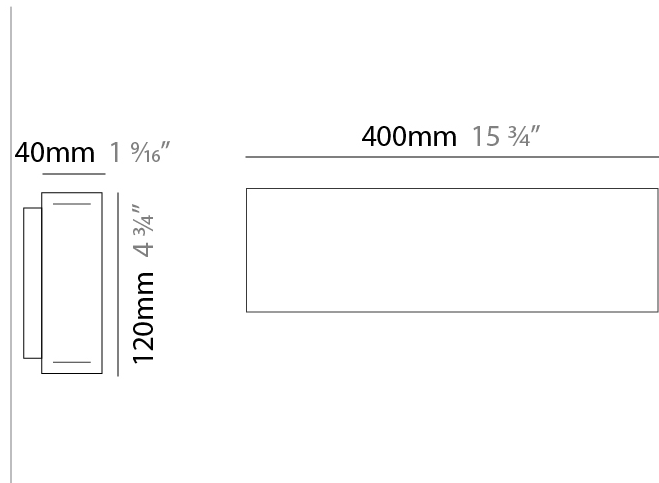

LED120 SURFACE

D73028-

base number
Color   Finish
Temperature   Options

1. To build a product code in our configurator select the specify button on the base model # product page
2. To build a manual product code on this datasheet choose from the options listed below in blue font and add the suffix to the base model #

GENERAL

Series: Woodlin
Subseries: LED120
Brand: Tunto
Division: Design
Mounting Type: Surface
Mounting Location: Wall
Subcategory: Profile

PHYSICAL

Shape: Rectangle
Length (mm): 400
Length (in): 15 ³/₄
Width (mm): 40
Width (in): 1 ⁹/₁₆
Height (mm): 120
Height (in): 4 ³/₄
Extension (mm): 40
Extension (in): 1 ⁹/₁₆
Light Distribution: Direct / Indirect
Diffuser: Opal
Fixture Finish: [WAL / ASH / OAK / BLK / WHI](#)
Fixture Material: Wood

ELECTRICAL

Lamp Type: LED
Input Wattage (W): 16
Total Output Wattage (W): 12.6
Dimming: Tri-Mode (Non-Dimming and Phase Dimming (120Vac only) and 0-10V Dimming)
Driver Included: Yes
Driver Location: Remote
Driver Type: Constant Current - Universal
Driver Class: Class 2
Housing: ENCP3
Input Voltage (V): 120 - 277
Constant Current (MA): 700

LED

Color Temperature (°K): [2700 / 3000 / 4000](#)
Max. Delivered Lumen (lm): 800
CRI: >93 CRI
Lamp Life (hrs): 50000

OPTICAL

RATINGS AND CERTIFICATIONS

Certified By: Certified for North American Standards
IP rating: IP20

PROJECT	_____
TYPE	_____
SPECIFIER	_____
QUANTITY	_____
DATE	_____