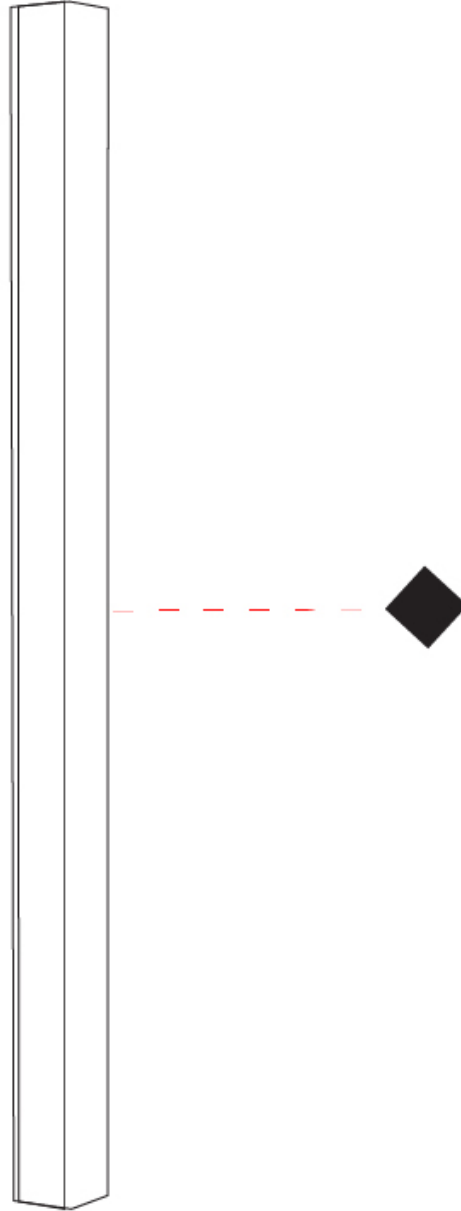

LED40 SURFACE

D72007-

PROJECT

TYPE

SPECIFIER

QUANTITY

DATE

D